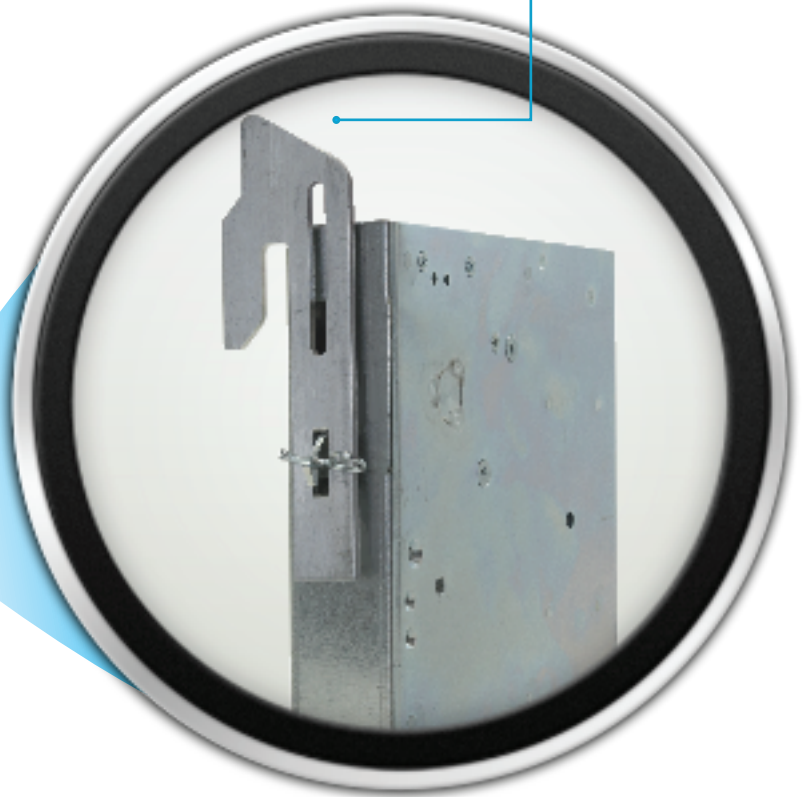

MediaIQ®

HIGH SECURITY ELECTRONIC LOCK RETROFIT KIT FOR
CRANE MERCHANT MEDIA AND BEVMAX VENDORS

Robust gerset moves
locking bar* 2" up and down
to latch/unlatch door

Dimensions: 7"x7"x2"

**locking bar not included*

Mounts to existing
studs in lower area of
Merchant Media door

compatible with any **TriTaq®** key
and **AutoTraq®** software

**Eliminates external
T-handle and lock
attack points**

Intelligent locks. Smart choice.